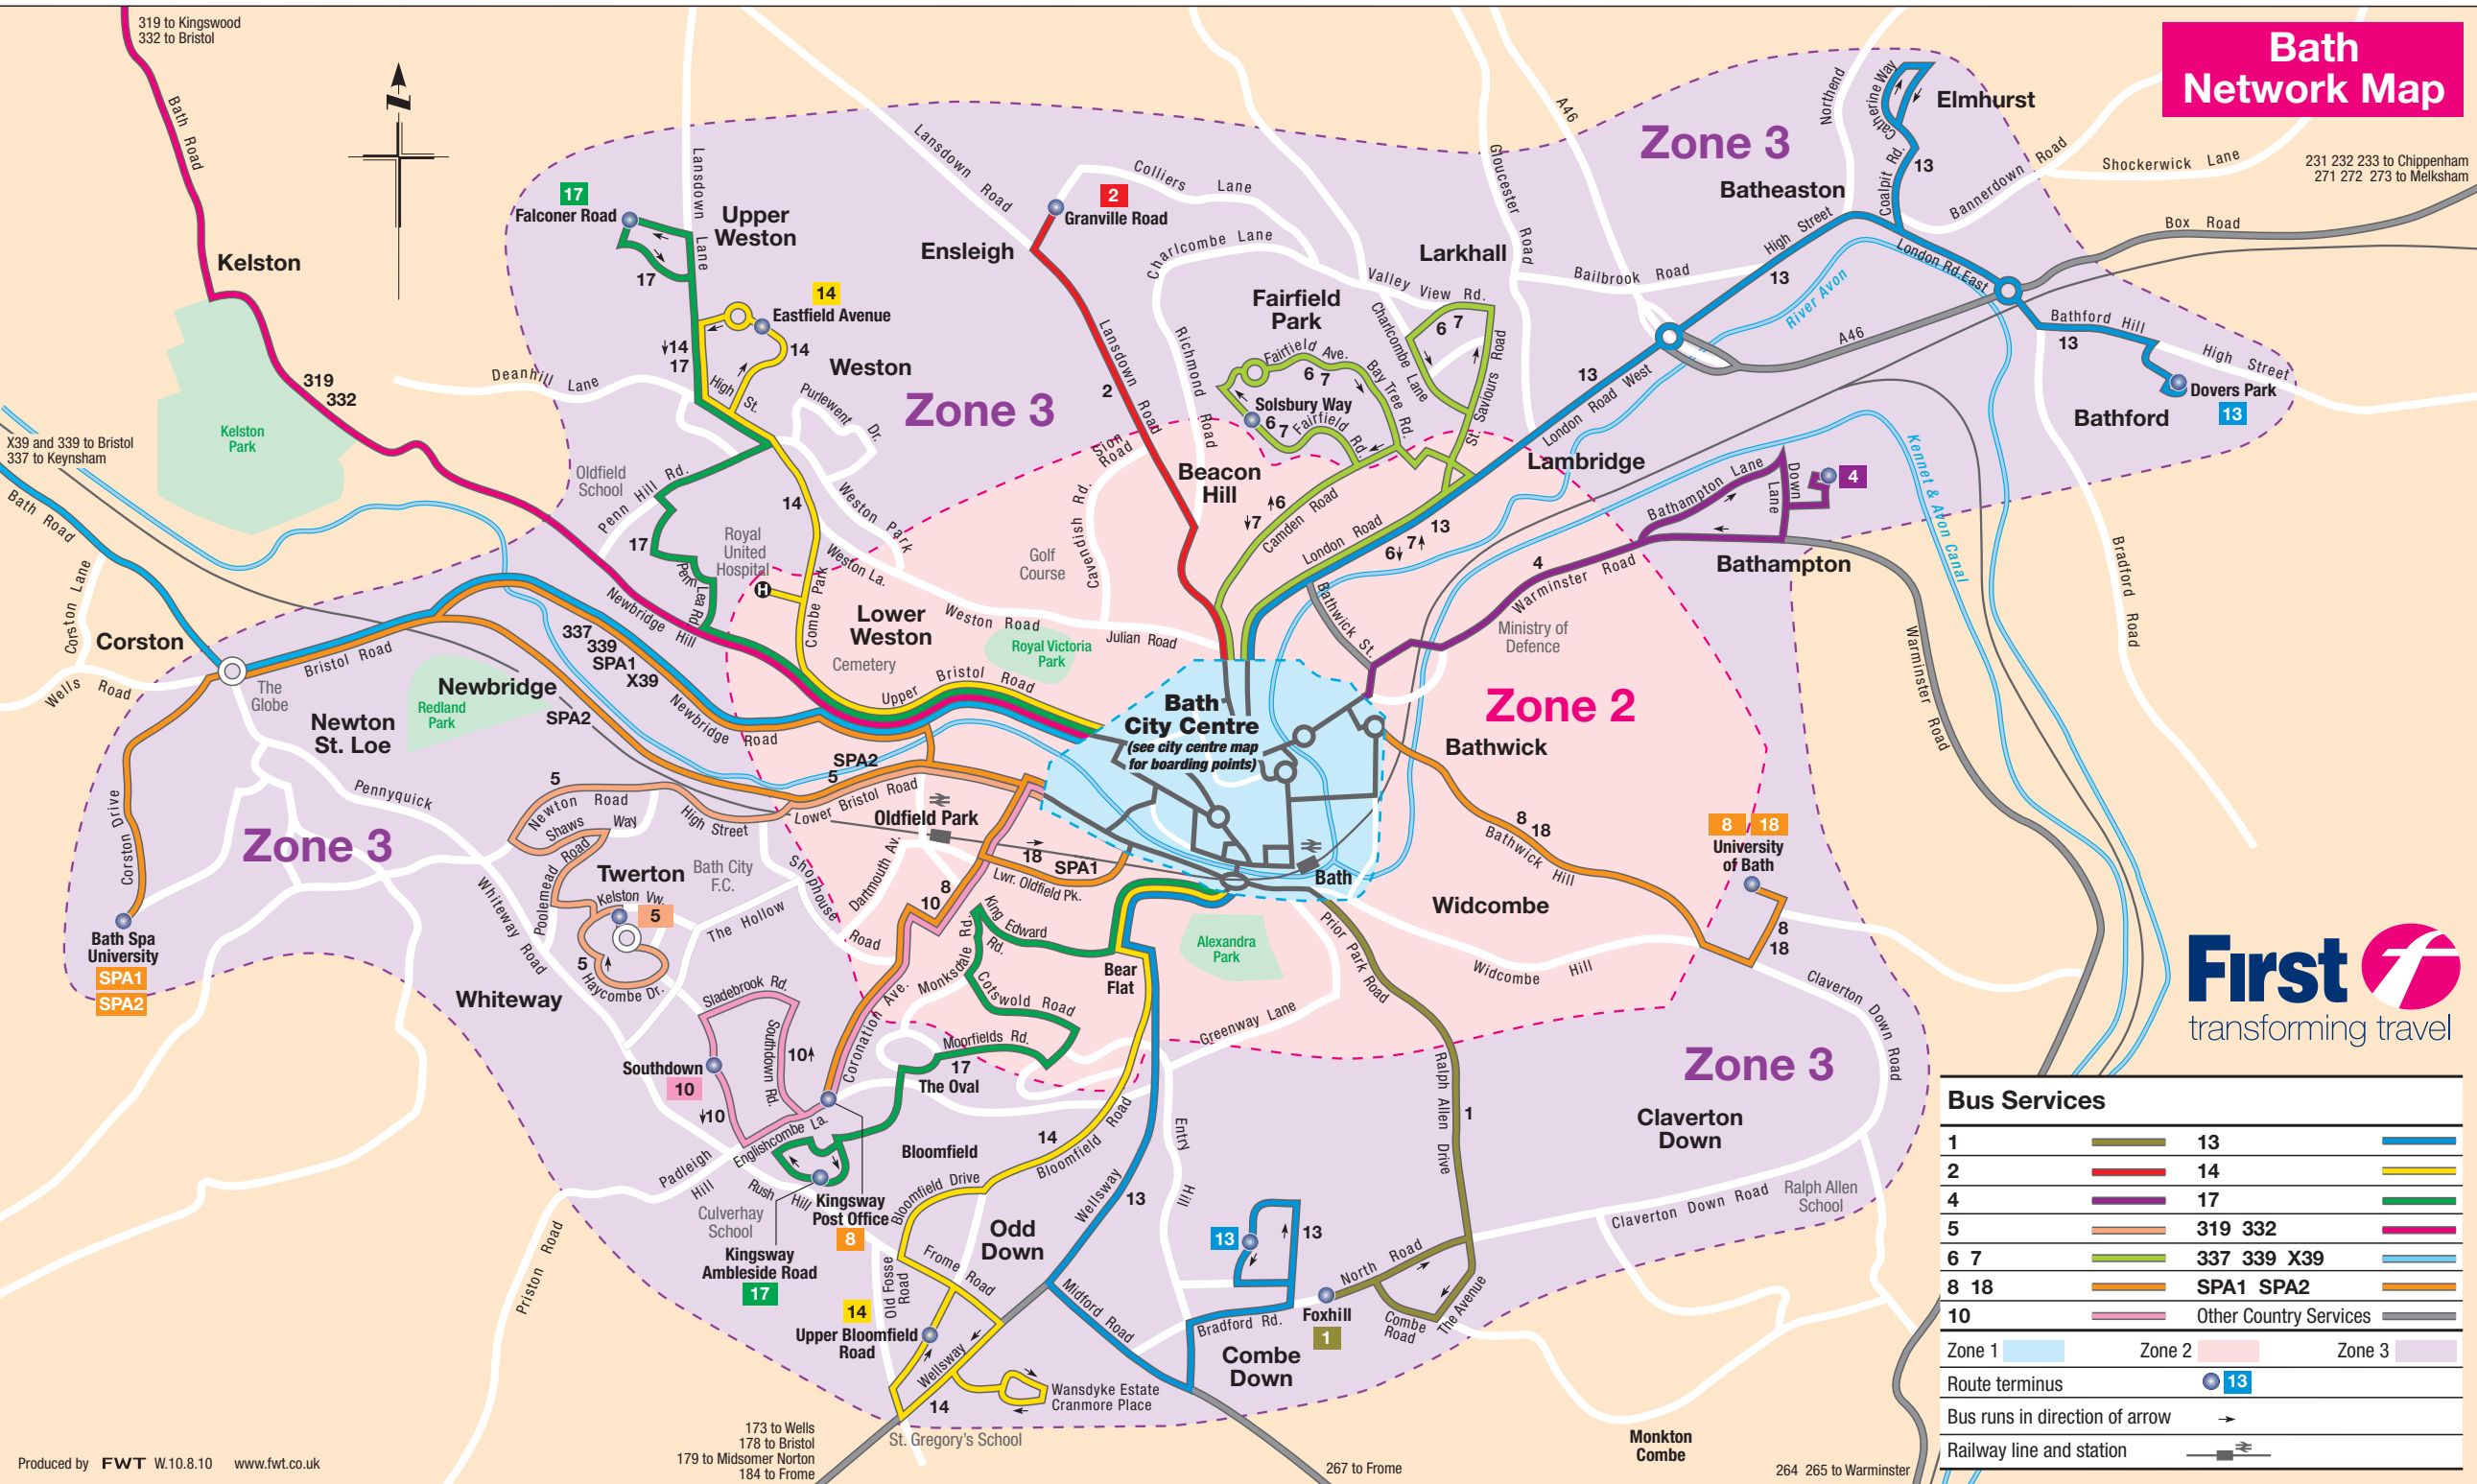

Bath Network Map

Bus Services		
1	13	Blue
2	14	Yellow
4	17	Green
5	319 332	Pink
6 7	337 339 X39	Light Blue
8 18	SPA1 SPA2	Orange
10	Other Country Services	Grey
Zone 1	Zone 2	Zone 3
Route terminus	Blue circle with number 13	
Bus runs in direction of arrow	Black arrow	
Railway line and station	Black line with cross-ticks	